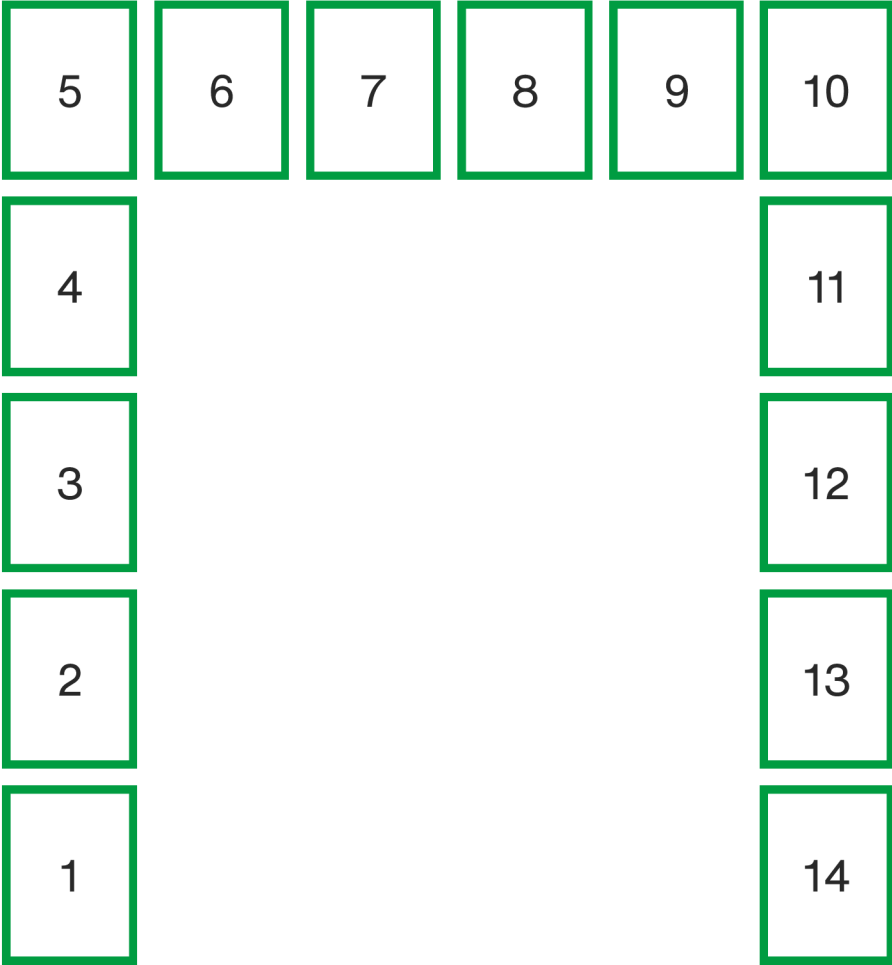

THE SIXTH FORM  
AT WOODHOUSE GROVE

# THE MORTON HALL

TOILETS